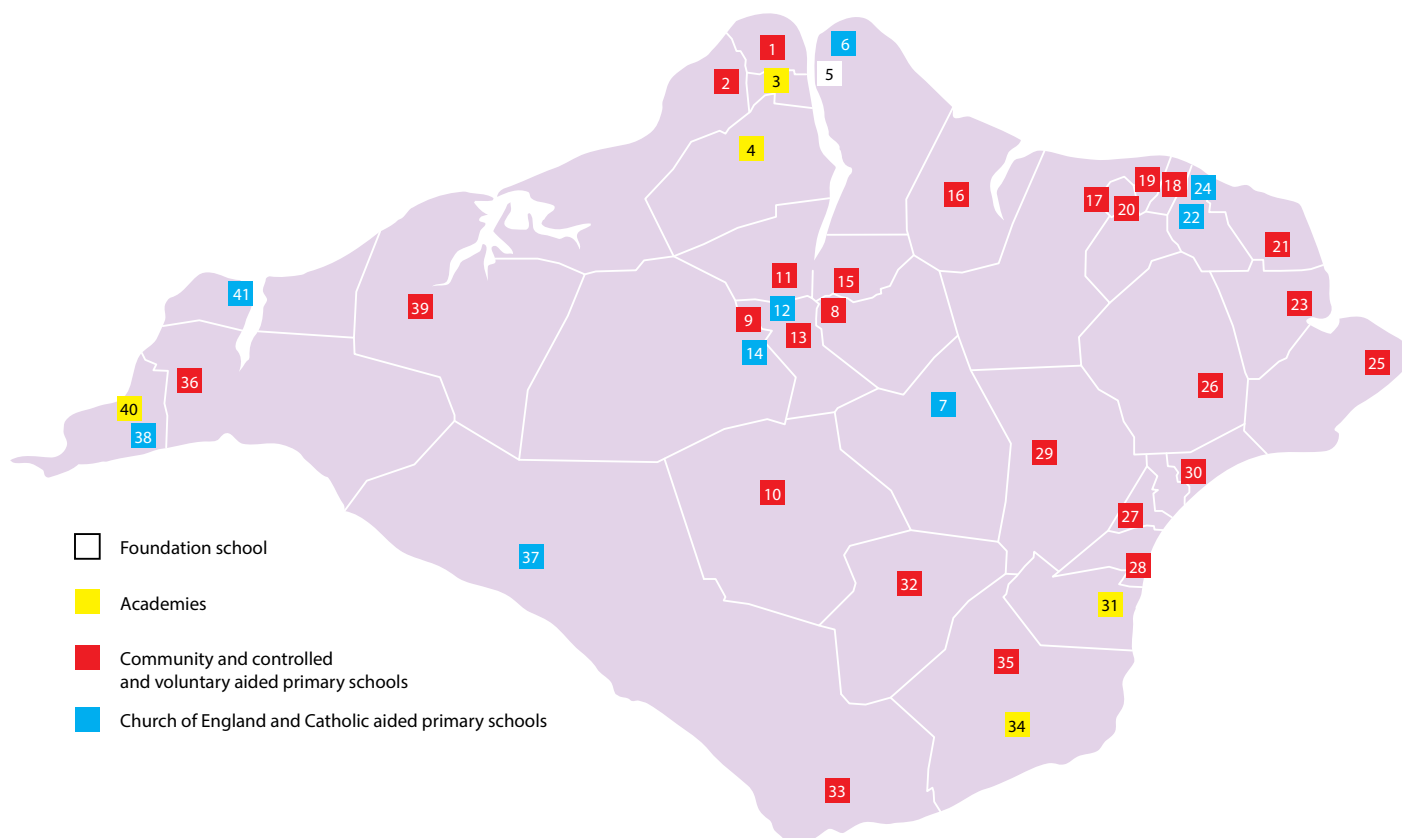

# Location of primary schools

## Cowes area

- 1 Cowes Primary
- 2 Gurnard Primary
- 3 Lanesend Primary
- 4 Northwood Primary

## Ventnor area

- 32 Godshill Primary
- 33 Niton Primary
- 34 St Francis CE/RC Primary Academy
- 35 Wroxall Primary

## West Wight area

- 36 All Saints CE Primary
- 37 Brighstone CE Aided Primary
- 38 St Saviour's Catholic Aided Primary
- 39 Shalfleet CE Primary
- 40 Weston Academy
- 41 Yarmouth CE Aided Primary