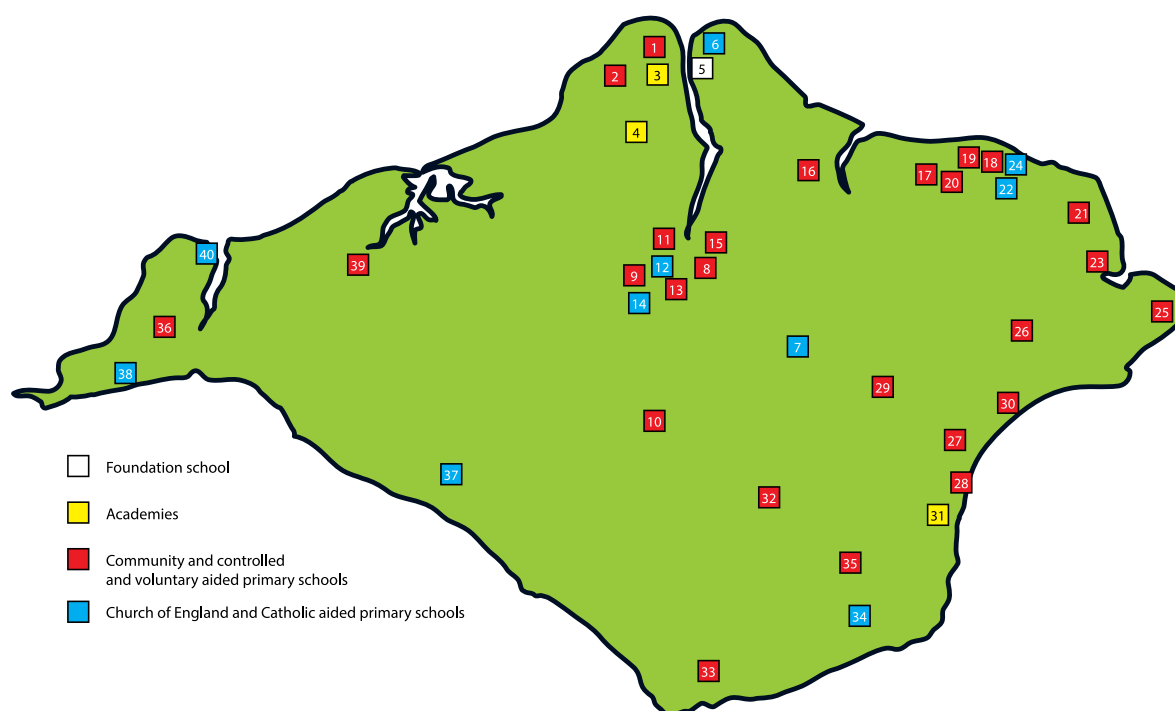

Location of primary schools

Cowes area

1. Cowes Primary
2. Gurnard Primary
3. Lanesend Primary
4. Northwood Primary

East Cowes area

5. Queensgate Foundation Primary
6. Holy Cross Catholic Aided Primary

Newport area

7. Arreton St George's CE Primary
8. Barton Primary & Early Years Centre
9. Carisbrooke CE Primary
10. Chillerton and Rookley Primary
11. Hunnyhill Primary
12. Newport CE Aided Primary
13. Nine Acres Primary
14. St Thomas of Canterbury Catholic Aided Primary
15. Summerfields Primary
16. Wootton Primary

Sandown and Shanklin area

25. Bembridge CE Primary
26. Brading CE Primary
27. Broadlea Primary
28. Gatten and Lake Primary
29. Newchurch Primary
30. The Bay CE Primary
31. St Blasius Shanklin CE Academy

Ventnor area

32. Godshill Primary
33. Niton Primary
34. St Francis CE/RC Aided Primary
35. Wroxall Primary

West Wight area

36. All Saints CE Primary
37. Brighstone CE Aided Primary
38. St Saviour's Catholic Aided Primary
39. Shalfleet CE Primary
40. Yarmouth CE Aided Primary